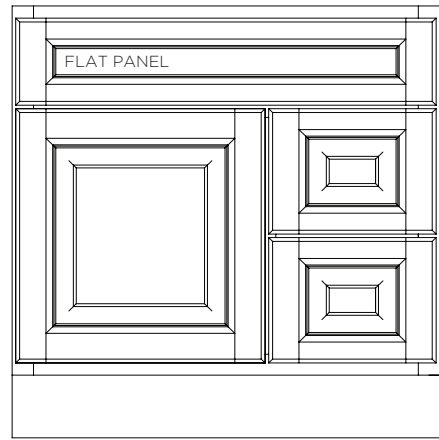

CRAFTWOOD
Full Overlay

PRICE GROUP | **4**