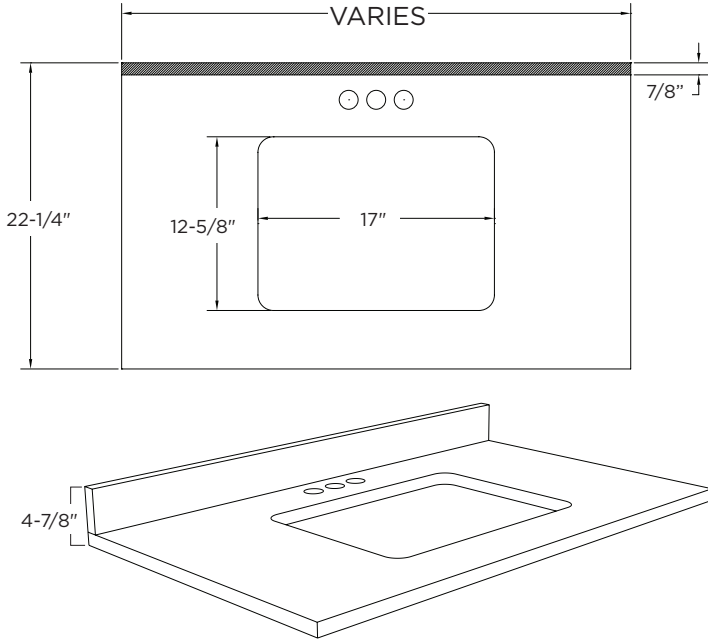

TOP SPECIFICATIONS:

- SINGLE BOWL WIDTHS:** 25", 31", 37", 43", 49", 61", 73"
- DOUBLE BOWL WIDTHS:** 61", 73"
- 61"W (15-1/2" center of bowl) Specify DB
- 73"W (18-5/8" center of bowl) Specify DB
- DEPTH:** 22-1/4" (front to back)
- THICKNESS:** 2cm thick (approx. 7/8")
- BACKSPLASH:** 4"H by 2cm thick (approx. 7/8")
- HEIGHT:** 4 7/8"H (includes 7/8" top plus 4" backsplash)
- FAUCET DRILLING:** 4", 8", Single or No Drill (ND)