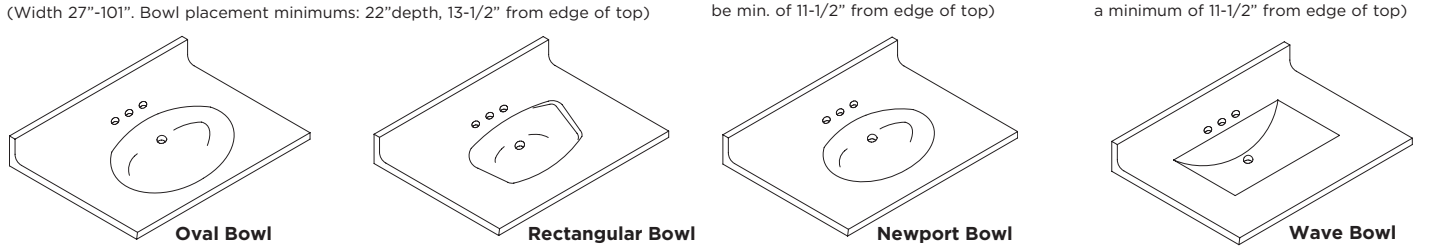

CUSTOM 1-1/4" THICK EDGE OPTIONS

CUSTOM RECESSED BOWL SHAPE OPTIONS (Width: 25"- 101". Bowl placement must be a minimum of 12-1/2" from edge of top)

CUSTOM NONRECESSED BOWL SHAPE OPTIONS

- 1.) Reference size chart below for base price. Must be at least 25" wide to accommodate a bowl. Choose bowl placement, custom tops available with or without backsplash.
 - 2.) Premium Upgrades:
 - 1-1/4" Thickness Bevel Edge, Square Edge - **Add 30% of base price**
 - 3.) Add \$191 for each additional option (faucet holes and one finished side included in base price).
 - Options Include: Each Bowl, Custom Depth, Finished Ends, 2-Tone, Angles, Cutbacks, Notches, Extra Holes, Radius, Etc.
- Overflow available recessed oval bowls only as a custom option.