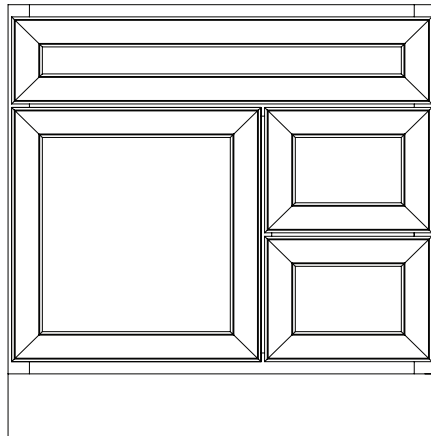

PRICE GROUP | **3**