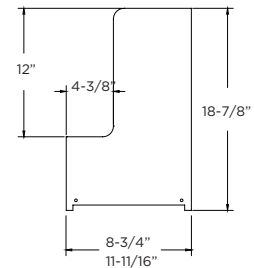

The vanity pull out organizer is mounted to floor of cabinet, on full extension soft motion glides. Convenient L-shape to accommodate plumbing. Holds 6 removable polycarbonate bins. Specify location Right (R), Left (L)

Installed: Specify "Vanity Pull Out Organizer" in Special Comments.

Overall Dimensions: VPOSC12: 8-3/4"W x 18-7/8"D x 18-7/8"H
VPOSC15: 11-11/16"W x 18-7/8"D x 18-7/8"H

Kits Available: Includes organizer, glides, and mounting instructions

List Price: VPOSC12 **$727**, VPOSC15 **$877**

Please Note - this accessory is only available in tall vanities, 21" Deep only