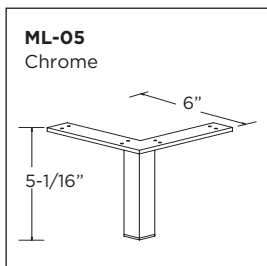

METAL LEG OPTION

Metal legs are available on cabinets up to 36" width. Metal Legs are shipped loose.

Specify Metal Leg(ML) in Special Comment section on order form. ML-05 Individual leg **$54 list each**.