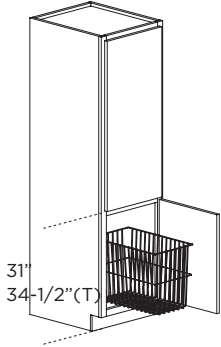

WOOD SPECIES	STAINS: Alder, Birch, Hickory, Oak, Rustic Alder		Cherry		Walnut			
	FINISH	STAIN OR PAINT	GLAZE	STAIN	GLAZE	STAIN	GLAZE	
LINEN HAMPER CABINET								
- Single doors "Hinge Right" (HR) is standard, Hinge Left available, specify (HL). - For 34-1/2" configuration, specify (T) 21" Deep Only	LCH1884HR	1	2787	2989	2911	3113	3261	3487
	LCH1884HRT	2	2958	3158	3081	3282	3451	3676
		3	3062	3261	3184	3385	3567	3792
		4	3257	3460	3382	3583	3788	4013
		5	3468	3670	3593	3795	4025	4251
		6	3742	3961	3877	4095	4343	4587
Two Door Hamper 84" Height 3 Adjustable Shelves LCH1884HR LCH1884HRT 90" Height 3 Adjustable Shelves LCH1890HR LCH1890HRT 96" Height 4 Adjustable Shelves LCH1896HR LCH1896HRT	LCH1890HR	1	2927	3138	3058	3269	3425	3662
	LCH1890HRT	2	3105	3316	3236	3446	3625	3860
		3	3214	3424	3344	3553	3746	3980
		4	3421	3631	3550	3762	3976	4214
		5	3642	3854	3773	3984	4226	4463
		6	3930	4159	4071	4298	4560	4814
LCH1884HR LCH1884HRT LCH1890HR LCH1890HRT LCH1896HR LCH1896HRT	LCH1896HR	1	3073	3295	3210	3432	3596	3844
	LCH1896HRT	2	3261	3482	3397	3619	3805	4054
		3	3375	3595	3512	3731	3934	4179
		4	3592	3813	3727	3950	4175	4424
		5	3824	4048	3961	4183	4437	4685
		6	4126	4367	4274	4514	4787	5056
LINEN CABINET 3 DRAWER - Single doors "Hinge Right" (HR) is standard, Hinge Left available, specify (HL). - For 34-1/2" configuration, specify (T) - Subtoe is Shipped Attached Unless Specified "Ship Subtoe Loose" ($93 list)	LC3D1584HR	1	2647	2981	2853	3188	3196	3571
	LC3D1584HRT	2	2844	3176	3049	3384	3415	3791
		3	2952	3286	3158	3490	3537	3909
		4	3186	3519	3391	3726	3798	4174
		5	3431	3764	3638	3972	4075	4449
		6	3702	4061	3926	4286	4398	4801
Single Door 3 Drawer 84" Height 3 Adjustable Shelves LC3D1584HR LC3D1584HRT LC3D1884HR LC3D1884HRT LC3D1890HR LC3D1890HRT LC3D1896HR LC3D1896HRT LC3D1966HR LC3D1966HRT 90" Height 3 Adjustable Shelves LC3D1590HR LC3D1590HRT LC3D1890HR LC3D1890HRT LC3D1896HR LC3D1896HRT LC3D1966HR LC3D1966HRT 96" Height 4 Adjustable Shelves LC3D1596HR LC3D1596HRT LC3D1896HR LC3D1896HRT LC3D1966HR LC3D1966HRT LC3D1896HR LC3D1896HRT LC3D1966HR LC3D1966HRT LC3D1896HR LC3D1896HRT LC3D1966HR LC3D1966HRT	LC3D1884HR	1	2832	3163	3036	3372	3401	3777
	LC3D1884HRT	2	2930	3263	3137	3470	3514	3887
		3	3075	3407	3281	3613	3675	4047
		4	3309	3641	3515	3850	3937	4312
		5	3445	3777	3651	3986	4090	4465
		6	3717	4076	3939	4301	4412	4818
LC3D2184HR LC3D2184HRT LC3D1590HR LC3D1590HRT LC3D1890HR LC3D1890HRT LC3D2190HR LC3D2190HRT LC3D1596HR LC3D1596HRT LC3D1896HR LC3D1896HRT LC3D1966HR LC3D1966HRT	LC3D2184HR	1	3014	3347	3219	3553	3606	3980
	LC3D2184HRT	2	3240	3572	3446	3779	3860	4233
		3	3367	3697	3570	3906	3999	4375
		4	3633	3967	3841	4173	4302	4674
		5	3916	4248	4123	4456	4618	4991
		6	4225	4584	4448	4808	4982	5385
LC3D1890HR LC3D1890HRT LC3D1596HR LC3D1596HRT LC3D1896HR LC3D1896HRT LC3D1966HR LC3D1966HRT	LC3D1590HR	1	2792	3144	3012	3362	3374	3766
	LC3D1590HRT	2	3000	3351	3217	3569	3604	3998
		3	3115	3466	3332	3682	3732	4124
		4	3359	3711	3580	3932	4010	4404
		5	3620	3971	3838	4191	4299	4694
		6	3906	4284	4141	4522	4638	5065
LC3D1890HR LC3D1890HRT LC3D2190HR LC3D2190HRT LC3D1596HR LC3D1596HRT LC3D1896HR LC3D1896HRT LC3D1966HR LC3D1966HRT	LC3D1890HR	1	2995	3348	3212	3567	3598	3996
	LC3D1890HRT	2	3100	3453	3319	3674	3718	4115
		3	3254	3605	3470	3824	3887	4283
		4	3500	3853	3719	4072	4166	4561
		5	3643	3996	3861	4215	4325	4721
		6	3932	4311	4166	4548	4666	5094
LC3D1896HR LC3D1896HRT LC3D1966HR LC3D1966HRT LC3D1896HR LC3D1896HRT LC3D1966HR LC3D1966HRT	LC3D2190HR	1	3189	3541	3407	3761	3816	4213
	LC3D2190HRT	2	3429	3779	3645	3998	4083	4478
		3	3562	3911	3777	4132	4231	4628
		4	3844	4196	4063	4416	4551	4946
		5	4143	4496	4361	4715	4885	5281
		6	4471	4851	4705	5087	5270	5698
LC3D1896HR LC3D1896HRT LC3D1966HR LC3D1966HRT LC3D1896HR LC3D1896HRT LC3D1966HR LC3D1966HRT	LC3D1596HR	1	2939	3309	3169	3536	3550	3961
	LC3D1596HRT	2	3156	3525	3385	3755	3792	4206
		3	3276	3646	3505	3875	3926	4340

Two Door Hamper

84" Height

3 Adjustable Shelves

LCH1884HR
LCH1884HRT

90" Height

3 Adjustable Shelves

LCH1890HR
LCH1890HRT

96" Height

4 Adjustable Shelves

LCH1896HR
LCH1896HRT

Single Door 3 Drawer

84" Height

3 Adjustable Shelves

LC3D1584HR
LC3D1584HRT
LC3D1884HR
LC3D1884HRT
LC3D1890HR
LC3D1890HRT
LC3D1896HR
LC3D1896HRT

90" Height

3 Adjustable Shelves

LC3D1590HR
LC3D1590HRT
LC3D1890HR
LC3D1890HRT
LC3D1896HR
LC3D1896HRT
LC3D1966HR
LC3D1966HRT

96" Height

4 Adjustable Shelves

LC3D1596HR
LC3D1596HRT
LC3D1896HR
LC3D1896HRT
LC3D1966HR
LC3D1966HRT