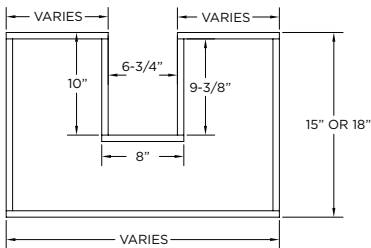

VANITY SINK DRESSER

- Functional bottom drawers have cutout for plumbing (see diagram below).
- Standard drawer box available, specify with dealer services.

2 Drawers

VSD24*
VSD24T*
VSD30
VSD30T
VSD36
VSD36T

* Features a 9" deep drawer on Architectural Styles, does not include plumbing cutout.