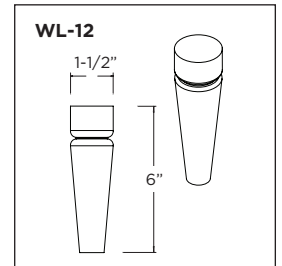

WOOD LEG OPTIONS

All vanity styles available with solid wood or metal legs instead of 4-1/2" subtoe. Specify "Wood Leg(WL)" style attached (installed) in Special Comments. Pricing add **$245 list** to the cabinet price.