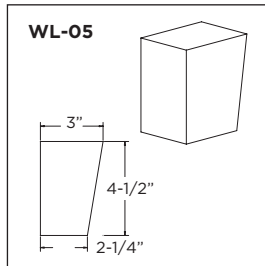

WOOD LEG OPTIONS

All vanity styles available with solid wood or metal legs instead of 4-1/2" subtoe. Specify "Wood Leg(WL)" style attached (installed) in Special Comments. Pricing add **$245 list** to the cabinet price.