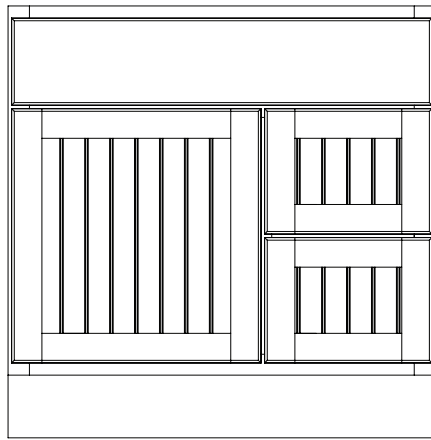

CENTENNIAL
Full Overlay

PRICE GROUP | **3**