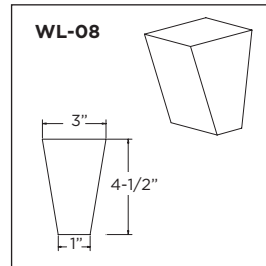

WOOD LEG OPTIONS

All vanity styles available with solid wood or metal legs instead of 4-1/2" subtoe. Specify "Wood Leg(WL)" style attached (installed) in Special Comments. Pricing add **$245 list** to the cabinet price.