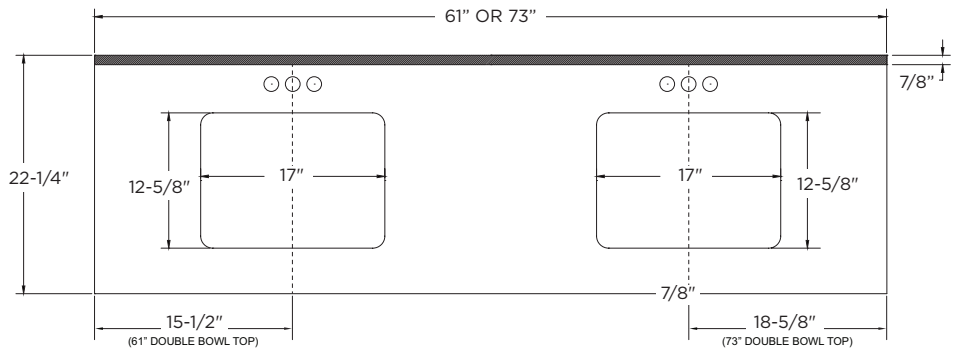

- TOP SPEC**
- SINGLE BOWL WIDTHS:** 25", 31", 37", 43", 49", 61", 73"
 - DOUBLE BOWL WIDTHS:** 61", 73"
 - 61"W (15-1/2" center of bowl) Specify DB
 - 73"W (18-5/8" center of bowl) Specify DB
 - DEPTH:** 22-1/4" (front to back)
 - THICKNESS:** 2cm thick (approx. 7/8")
 - BACKSPLASH:** 4"H by 2cm thick (approx. 7/8")
 - HEIGHT:** 4-7/8"H (includes 7/8" top plus 4" backsplash)
 - FAUCET DRILLING:** 4", 8", Single or No Drill (ND)