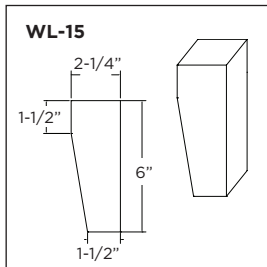

WOOD LEG OPTIONS

All vanity styles available with solid wood or metal legs instead of 4-1/2" subtoe. Specify "Wood Leg(WL)" style attached (installed) in Special Comments. Pricing add **$245 list** to the cabinet price.