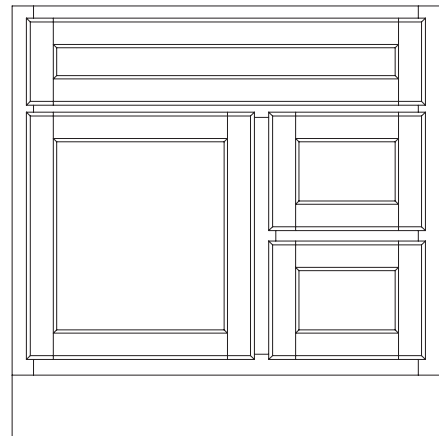

PRICE GROUP | **3**