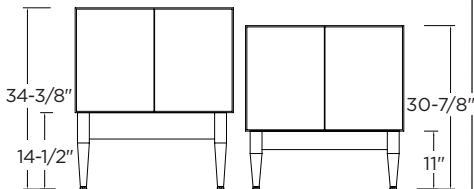

WALL MOUNT VANITIES

LINEA SERIES

Hanging Brackets Included. Installation instructions available on Infonet.

WOOD SPECIES	Acrylic	Foil	STAINS: Alder, Birch, Hickory, Oak		Cherry		Walnut		
			PAINTS: Paintable, Oak	STAIN OR PAINT	GLAZE	STAIN	GLAZE	STAIN	GLAZE
COLOR/FINISH	GLOSS	SOLID MATTE OR TEXTURED	STAIN OR PAINT	GLAZE	STAIN	GLAZE	STAIN	GLAZE	

UNIVERSAL VANITY SINK WALL MOUNT

- 24" High, 21" Deep Only

XUVSWM24
XUVSWM30
XUVSWM33
XUVSWM36

XUVSWM24	1441	968	1064	1170	1170	1286	1311	1441
XUVSWM30	1544	1033	1137	1251	1251	1378	1402	1544
XUVSWM33	1644	1101	1213	1333	1333	1467	1493	1644
XUVSWM36	1773	1188	1308	1439	1439	1583	1612	1773

WALL MOUNT LINEN CABINET

- Single doors "Hinge Right" (HR) is standard, Hinge Left available, specify (HL).
- 69-3/8" High
- Available 15" and 18" Depth Only
- 3 Adjustable Shelves

15" Depth

XLCWM1215HR
XLCWM1515HR
XLCWM1815HR

XLCWM1215HR	2456	1777	1867	2067	1991	2192	2230	2456
XLCWM1515HR	2769	2043	2147	2346	2272	2472	2545	2769
XLCWM1815HR	2912	2167	2276	2477	2399	2600	2687	2912

Butt Doors

XLCWM2415

XLCWM2415	3518	2373	2493	2895	2741	3141	3070	3518

18" Depth

XLCWM1218HR
XLCWM1518HR
XLCWM1818HR

XLCWM1218HR	2673	1964	2061	2263	2184	2386	2447	2673
XLCWM1518HR	2912	2167	2276	2477	2399	2600	2687	2912
XLCWM1818HR	3182	2398	2518	2716	2643	2841	2961	3182

Butt Doors

XLCWM2418

XLCWM2418	3815	2625	2755	3158	3004	3406	3365	3815

VANITY LEG BASE STYLE A

- Available in wood Linea styles only, 18" and 21" depth available
- Standard height is 11", also available 14-1/2" height, specify (T)

VLBA30
VLBA36
VLBA48

VLBA30	NA	NA	529	623	588	683	659	765
VLBA36	NA	NA	535	629	597	689	669	772
VLBA48	NA	NA	542	641	604	700	677	784

VLBA30T
VLBA36T
VLBA48T

VLBA30T	NA	NA	609	717	678	784	760	879
VLBA36T	NA	NA	613	722	684	792	767	888
VLBA48T	NA	NA	623	737	695	805	779	902