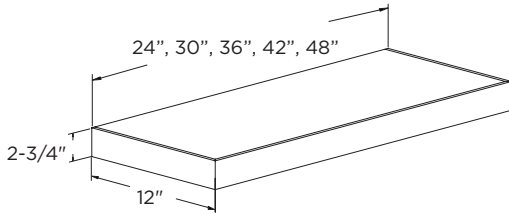

CUSTOM SIZE DOORS

Width: Minimum 6", Maximum 26"

Height: Minimum 9", Maximum 48" (Single Panel), Maximum 60" (Double Panel)

(mitered door styles will have 2 equal panels attached together)

Add $76 list per square foot plus $84 list per panel

Hinges are an additional charge, they must be specified on the order.

FLOATING SHELVES

- 2-3/4" Thick
- Includes mounting hardware.

Mounting hardware must be attached to wall studs.