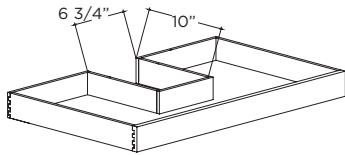

UNDER SINK PULL OUT

Vanities: The Under Sink Pull Out (USPO) is designed to fit around plumbing. Measuring area is critical for proper fit. Mounted to floor of vanity. Available in butt door vanity sink widths of 27", 30", 33" or 36" in 21" or 18" depths. The width of the USPO boxes will be cabinet width minus 7", and the depth of the USPO boxes will be cabinet depth minus 3". All USPO boxes are 3.375" high.

Installed: Specify "USPO27, USPO30, USPO33 or USPO36" in Special Comments. For pricing add **$541 list** to cabinet price.

Kits Available: Includes USPO box, glides and mounting instructions, **$541 list**.