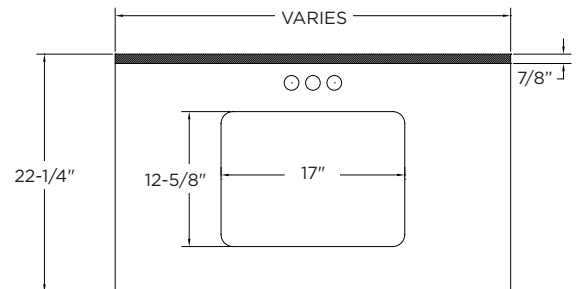

- TOP SPEC**
- SINGLE BOWL WIDTHS:** 25", 31", 37", 43", 49", 61", 73"
 - DOUBLE BOWL WIDTHS:** 61", 73"
 - 61"W (15-1/2" center of bowl) Specify DB
 - 73"W (18-5/8" center of bowl) Specify DB
 - DEPTH:** 22-1/4" (front to back)
 - THICKNESS:** 2cm thick (approx. 7/8")
 - BACKSPLASH:** 4"H by 2cm thick (approx. 7/8")
 - HEIGHT:** 4-7/8"H (includes 7/8" top plus 4" backsplash)
 - FAUCET DRILLING:** 4", 8", Single or No Drill (ND)