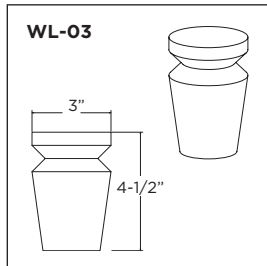

WOOD LEG OPTIONS

All vanity styles available with solid wood or metal legs instead of 4-1/2" subtoe. Specify "Wood Leg(WL)" style attached (installed) in Special Comments. Pricing add **$245 list** to the cabinet price.