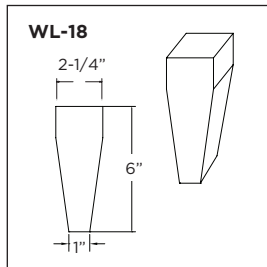

WOOD LEG OPTIONS

All vanity styles available with solid wood or metal legs instead of 4-1/2" subtoe. Specify "Wood Leg(WL)" style attached (installed) in Special Comments. Pricing add **$245 list** to the cabinet price.