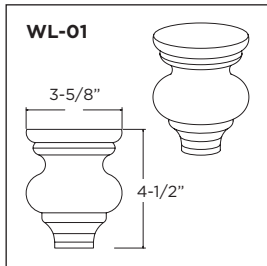

WOOD LEG OPTIONS

All vanity styles available with solid wood or metal legs instead of 4-1/2" subtoe. Specify "Wood Leg(WL)" style attached (installed) in Special Comments. Pricing add **$245 list** to the cabinet price.